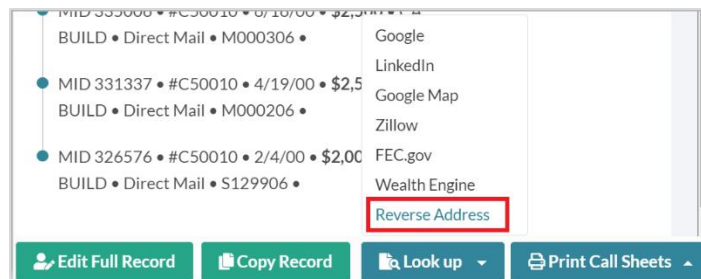

# Reverse Address Look-up Tool

A new integration with the White Pages allows Crimson users to run a reverse look-up directly from People Profiles to verify contact information.

## How to Use Reverse Look-up:

1. Open the People Profile of the individual you want to review.

2. On the bottom of the page, click on the  button.
3. Select "Reverse Address" from the options that appear.

4. A new window will open that takes you to the White Pages Reverse Address, which should list information for residents at that address.

1593 Spring Hill Rd, Vienna, VA 22182 | Whitepages - Google Chrome  
whitepages.com/address/1593-Spring-Hill-Rd/Vienna-VA/FNDT3GABuMh449B