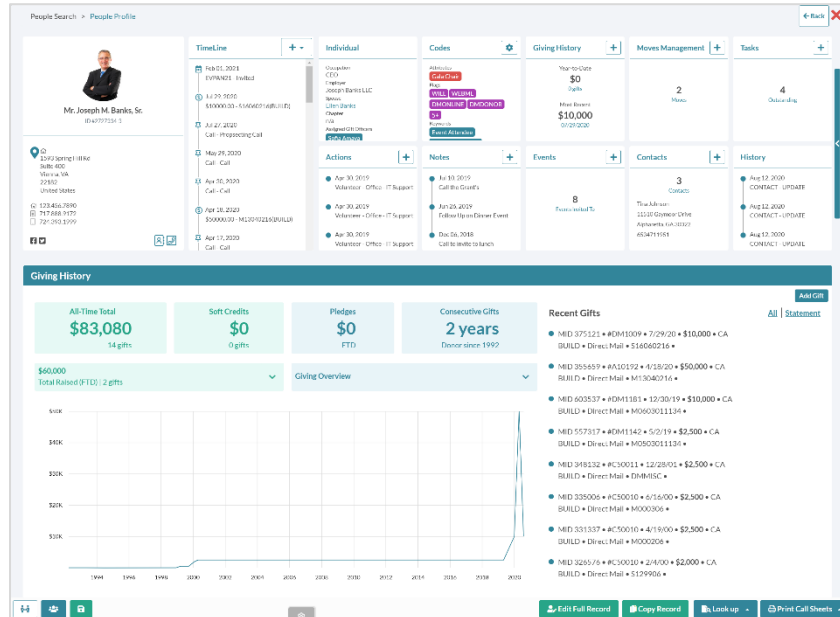

# Reverse Address Look-up Tool

A new integration with the White Pages allows Crimson users to run a reverse look-up directly from People Profiles to verify contact information.

## How to Use Reverse Look-up:

1. Open the People Profile of the individual you want to review.

2. On the bottom of the page, click on the  button.
3. Select "Reverse Address" from the options that appear.

4. A new window will open that takes you to the White Pages Reverse Address, which should list information for residents at that address.

1593 Spring Hill Rd, Vienna, VA 22182 | Whitepages - Google Chrome  
whitepages.com/address/1593-Spring-Hill-Rd/Vienna-VA/FNDT3GABuMh449B